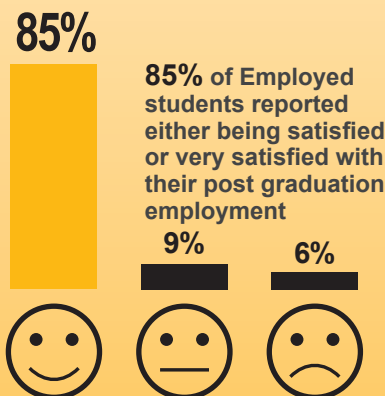

Satisfaction