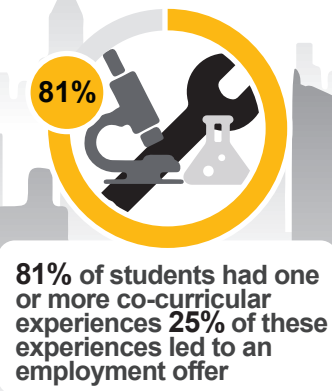

First Destination Survey

May 2020 Class: Undergraduates

Respondents: 1,371
Sample Size: 2,690
Response Rate 51%

VCU

Highlights