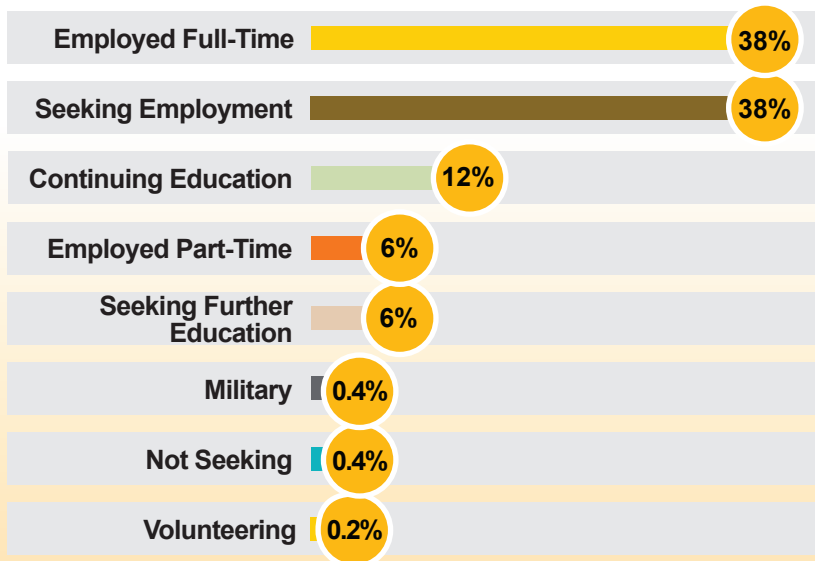

First Destination Survey

May 2020 Class: Undergraduates

Respondents: 1,371
Sample Size: 2,690
Response Rate 51%

VCU

Highlights

Outcomes

Co-Curricular Experience

Top Industries

Satisfaction

Top States Students are Employed