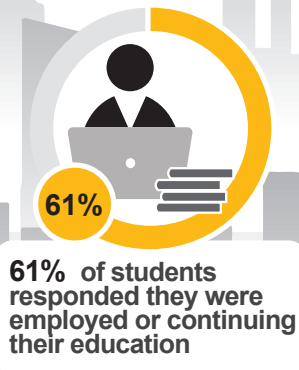

First Destination Survey

May 2020 Class: Undergraduates

Respondents: 1,371
Sample Size: 2,690
Response Rate 51%

VCU

Highlights