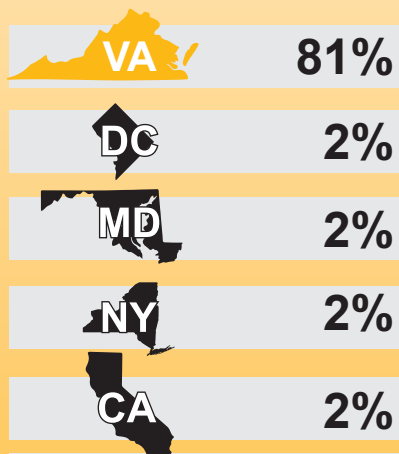

Top States Students are Employed