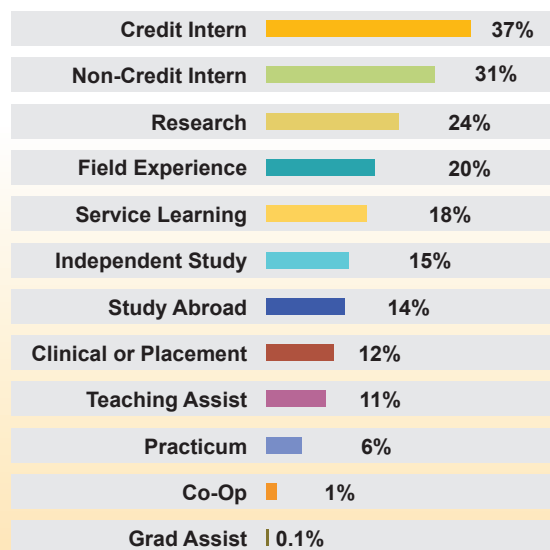

Co-Curricular Experience