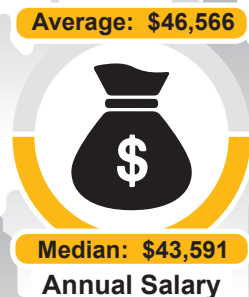

First Destination Survey

May 2020 Class: Undergraduates

Respondents: 1,371
Sample Size: 2,690
Response Rate 51%

VCU

Highlights