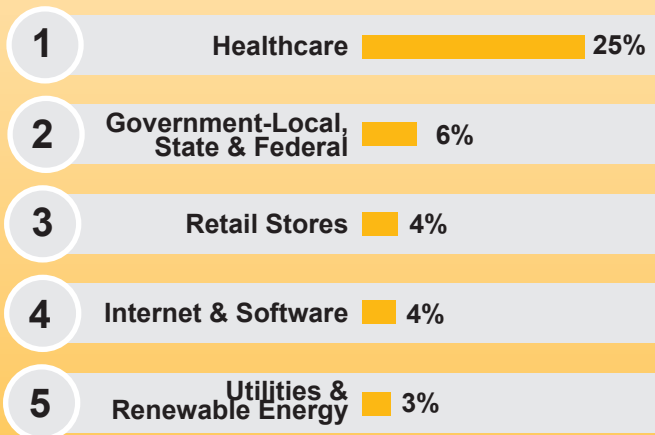

Top Industries