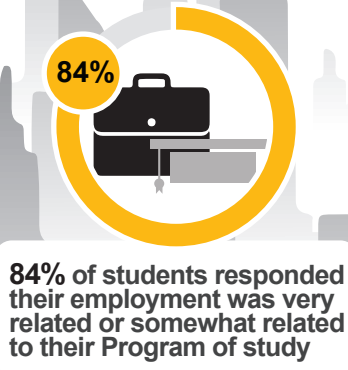

First Destination Survey

May 2020 Class: Undergraduates

Respondents: 1,371
Sample Size: 2,690
Response Rate 51%

VCU

Highlights