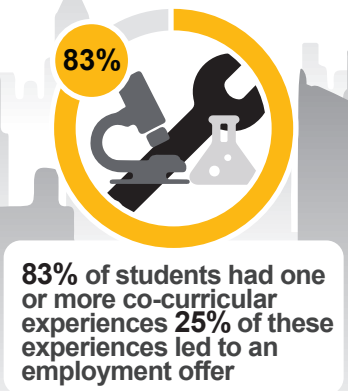

First Destination Survey

May 2020 Class: All Students

Respondents: N= 2,318

- UG 59%
- GR 29%
- PR 12%

Sample Size: N= 4,288

Response Rate: 54%

VCU

Highlights