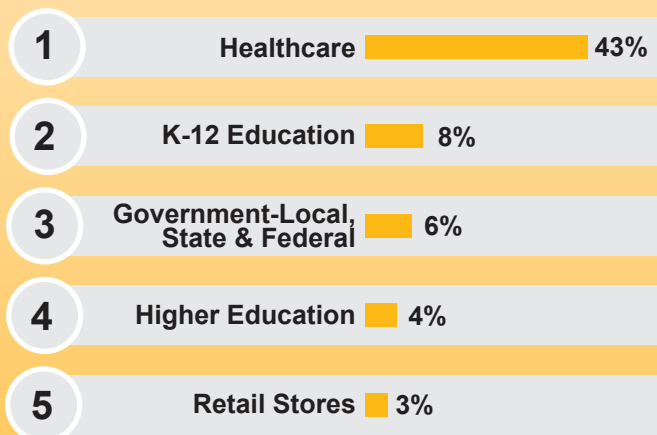

Top Industries