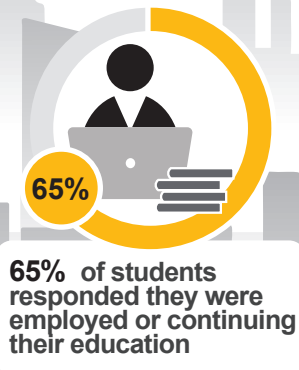

First Destination Survey

May 2020 Class: All Students

Respondents: N= 2,318

- UG 59%
- GR 29%
- PR 12%

Sample Size: N= 4,288

Response Rate: 54%

VCU

Highlights