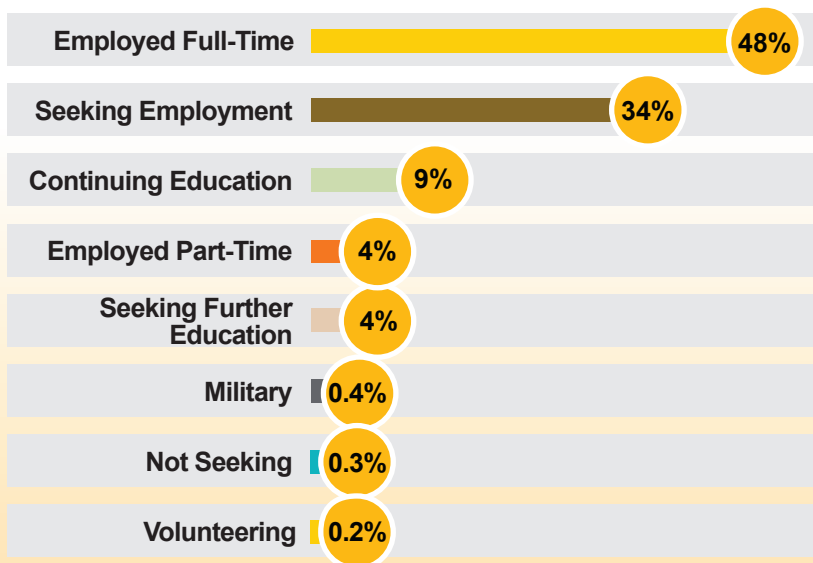

First Destination Survey

May 2020 Class: All Students

Respondents: N= 2,318

- UG 59%
- GR 29%
- PR 12%

Sample Size: N= 4,288

Response Rate: 54%

VCU

Highlights

Outcomes

Co-Curricular Experience

Top Industries

Satisfaction

Top States Students are Employed