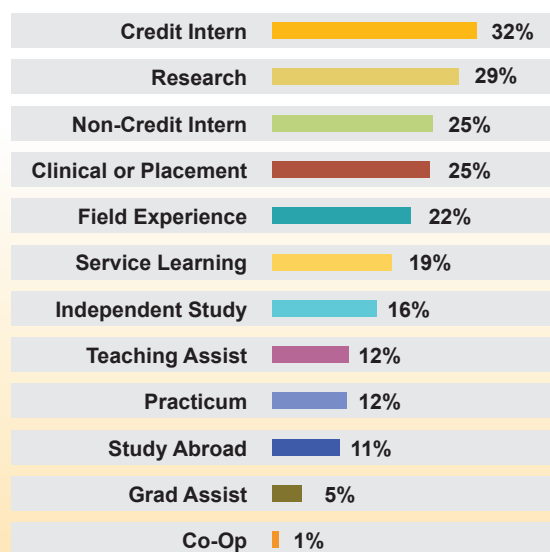

Co-Curricular Experience