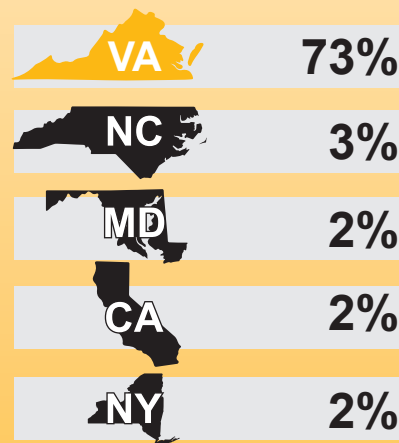

Top States Students are Employed