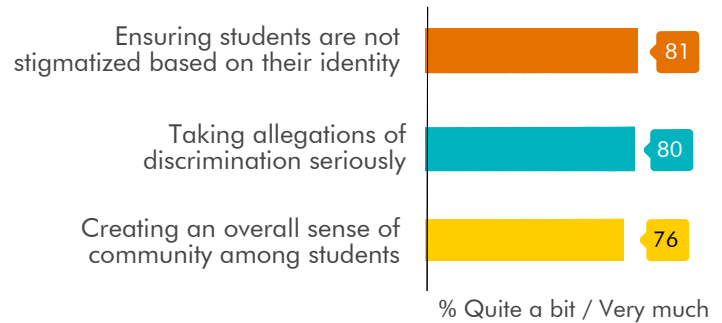

2,571

1st Years & Seniors
out of 9,674

Had good overall experience

Would attend VCU again if started over

Enriching Experiences

By senior year. . .

Supportive Environment

Students perceived substantial support for. . .

73%
Helping students succeed academically

71%
Using learning support services

72%
Providing opportunities for social involvement

Commitment to Diversity

VCU emphasizes. . .

Students had fewer discussions with people with different

Political Views

Experiences with Diversity

VCU emphasizes contact among diverse students

Students have frequent discussions with people of a different race/ethnicity

VCU contributes substantially to students' understanding people of other backgrounds