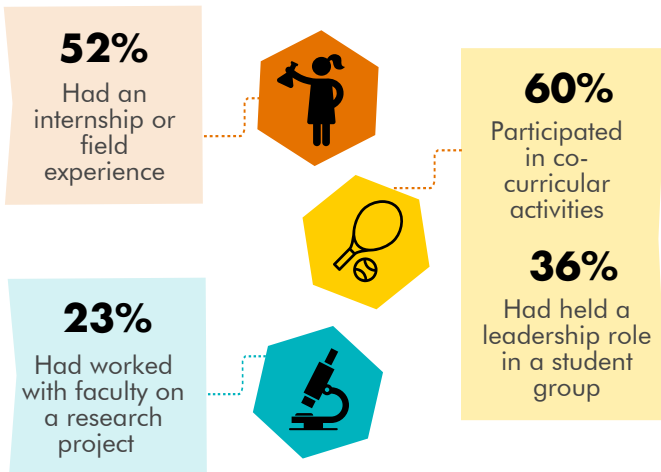

2,571

1st Years & Seniors
out of 9,674

Had good overall experience

Would attend VCU again if started over

Enriching Experiences

By senior year. . .

Supportive Environment

Students perceived substantial support for. . .

73%
Helping students succeed academically

71%
Using learning support services

72%
Providing opportunities for social involvement

Commitment to Diversity

VCU emphasizes. . .

Students had fewer discussions with people with different

Political Views

Experiences with Diversity

VCU emphasizes contact among diverse students

Students have frequent discussions with people of a different race/ethnicity

VCU contributes substantially to students' understanding people of other backgrounds